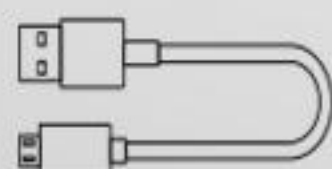

What's Included:

STEREO PAIR EARBUDS

INNER-EAR TIPS (S M L)

CHARGING CAPSULE

USB CHARGING CABLE

Available in 5 Colors